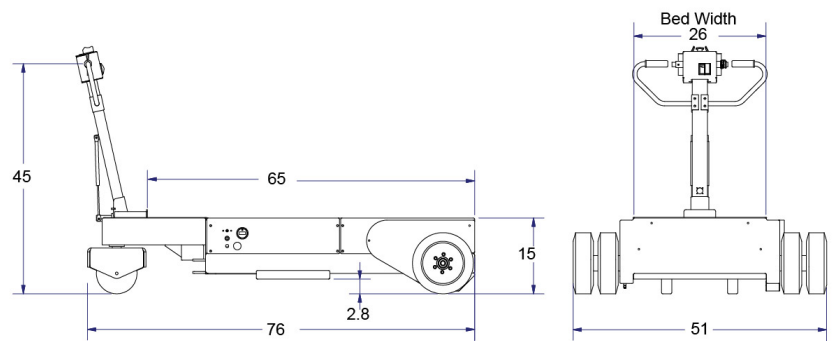

Model #  
**EV10K**

EV10K with its upgraded motor is meant for heavier duty hauling. Customize the bed to fit your needs.

- **Capacity:** 10,000 lbs
- **Platform Dim:** 51" x 76" x 45" w/o 5th Wheel Arm
- **Weight:** 1000 lbs.

## Features:

- 2000 lbs / 3000 lbs Transaxle
- 36V - (3) 150Amp Batteries
- 2:1 Gear Reduction with Chain to Drive Tires
- 0-2 mph FWD/REV Variable Speed
- (2) 12" Dual Solid Drive Tires
- 15A Sealed Battery Charger
- Safety Stop Switch
- Tiller Steering
- Adjustable Acceleration/Braking
- Heavy Duty Steel Frame